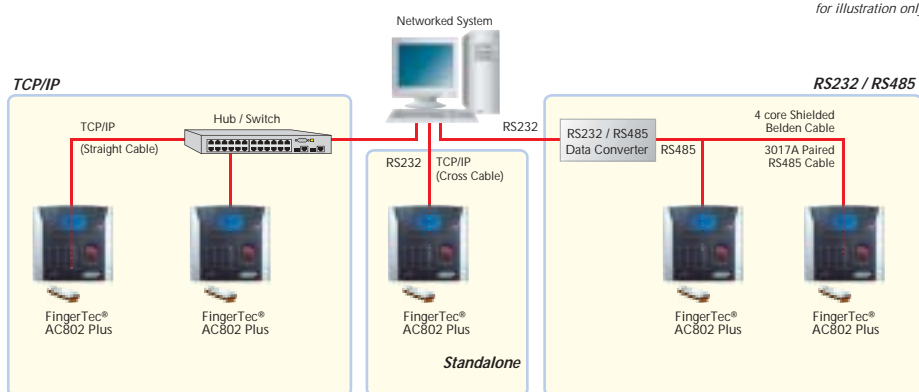

[LAYOUT PLAN]

Layout Plan (Standalone)