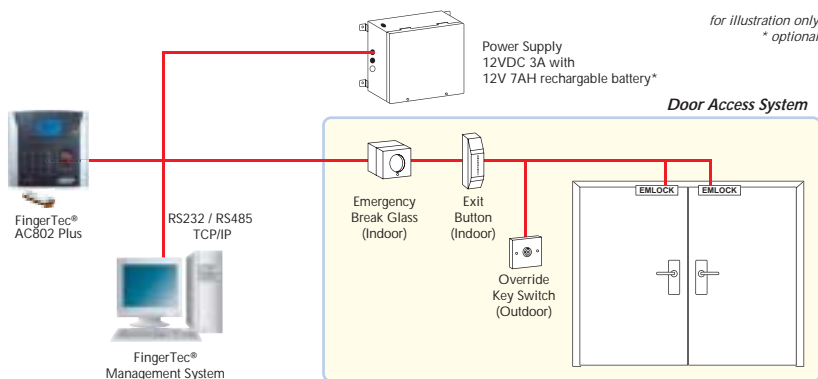

Installation Diagram